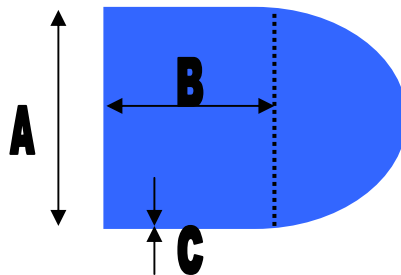

Masking Caps up to +300°C				Blue/Black	Silicone/EPDM	
Part No.	Metric	Internal Diameter A	Wall Thickness C	Internal Length B	Pack Size	Price Per 1000
ABSC1.8/25.4	M2	1.8mm	1.5mm	25.4mm	1000pcs	
ABSC2.8/25.4	M3	2.8mm	1.5mm	25.4mm	1000pcs	
ABSC3.2/25.4	1/8"	3.2mm	1.5mm	25.4mm	1000pcs	
ABSC3.8/25.4	M4	3.8mm	1.5mm	25.4mm	250pcs	
ABSC4.6/25.4	M5	4.6mm	1.5mm	25.4mm	250pcs	
ABSC4.8/25.4	M5	4.8mm	1.5mm	25.4mm	1000pcs	
ABSC5.7/25.4	M6	5.7mm	1.5mm	25.4mm	250pcs	
ABSC5.7/38.1	M6	5.7mm	1.5mm	38.1mm	250pcs	
ABSC5.9/38.1	1/4"	5.9mm	1.5mm	38.1mm	250pcs	
ABSC7.5/38.1	M8	7.5mm	1.5mm	38.1mm	250pcs	
ABSC9.0/38.1	3/8"	9.0mm	1.5mm	38.1mm	250pcs	
ABSC9.5/38.1	M10	9.5mm	1.5mm	38.1mm	250pcs	
ABSC11.1/25.4	7/16"	11.1mm	1.5mm	25.4mm	200pcs	
ABSC11.6/38.1	M12	11.6mm	1.5mm	38.1mm	100pcs	
ABSC12.2/38.1	1/2"	12.2mm	1.5mm	38.1mm	100pcs	
ABSC13.6/38.1	M14	13.6mm	1.5mm	38.1mm	500pcs	
ABSC15.2/38.1	M16	15.2mm	1.5mm	38.1mm	100pcs	
ABSC15.9/38.1	M17, 3/8"	15.9mm	1.5mm	38.1mm	200pcs	
ABSC17.5/38.1	M18	17.5mm	1.5mm	38.1mm	100pcs	
ABSC18.5/38.1	-	18.5mm	1.5mm	38.1mm	100pcs	
ABSC19.1/38.1	M20, 3/4"	19.1mm	1.5mm	38.1mm	200pcs	
ABSC20.6/38.1	M22, 7/8"	20.6mm	1.5mm	38.1mm	100pcs	
ABSC23.8/38.1	M24	23.8mm	1.5mm	38.1mm	100pcs	
ABSC24.6/38.1	M25, 1"	24.6mm	1.5mm	38.1mm	100pcs	
ABSC25.4/38.1	M27, 1"	25.4mm	1.5mm	38.1mm	100pcs	
ABSC28.6/38.1	M30	28.6mm	1.5mm	38.1mm	100pcs	
ABSC30.1/60.0	-	30.1mm	1.5mm	60.0mm	100pcs	
ABSC31.8/38.1	M33	31.8mm	1.5mm	38.1mm	100pcs	
ABSC38.1/38.1	M39	38.1mm	1.5mm	38.1mm	100pcs	
ABSC44.5/50.8	-	44.5mm	1.5mm	50.8mm	50pcs	
ABSC50.8/50.8	-	50.8mm	1.5mm	50.8mm	50pcs	